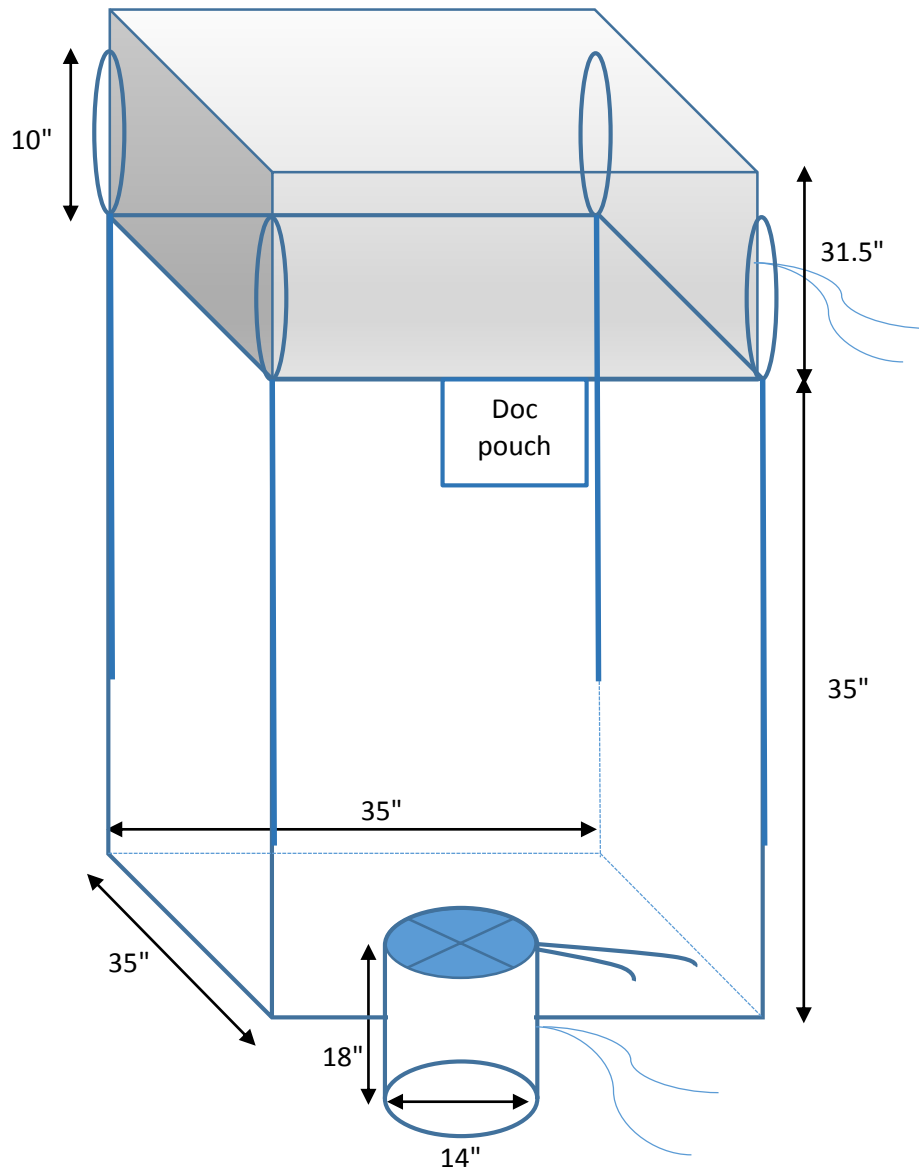

BB-35CDS

Corporation

262-547-8840

sales@tewescorp.com

tewescorp.com

P.O. Box 352 - Waukesha WI 53187

Specification	
Bag Dimension:	35x35x35"
SWL/SF:	3000lbs (1365kg) / 5:1
Bag construction:	U-Panel
Body Fabric:	5.3+0.88oz (180+30gsm) Coated White fabric
Duffle Top:	31.5" long
Duffle Fabric:	1.90 + 0.59oz (65+20gsm) coated
Duffle tie:	Flat pp tie tape
Bottom Spout:	dia 14 x 18" long
Bottom Spout Fabric:	2.35 + 0.59oz (80+20gsm) coated
Bottom Spout tie:	Flat pp tie tape
Bottom Closure:	Star closure
Bottom Closure tie:	Flat pp tie tape
Lifting Loops:	4 corner loops x 10" free height x 2" width
Material:	PP Webbing / White Colour
Sift proof seams:	No
Document pouch:	Standard pouch
Seams:	Double Chain - White/Blue